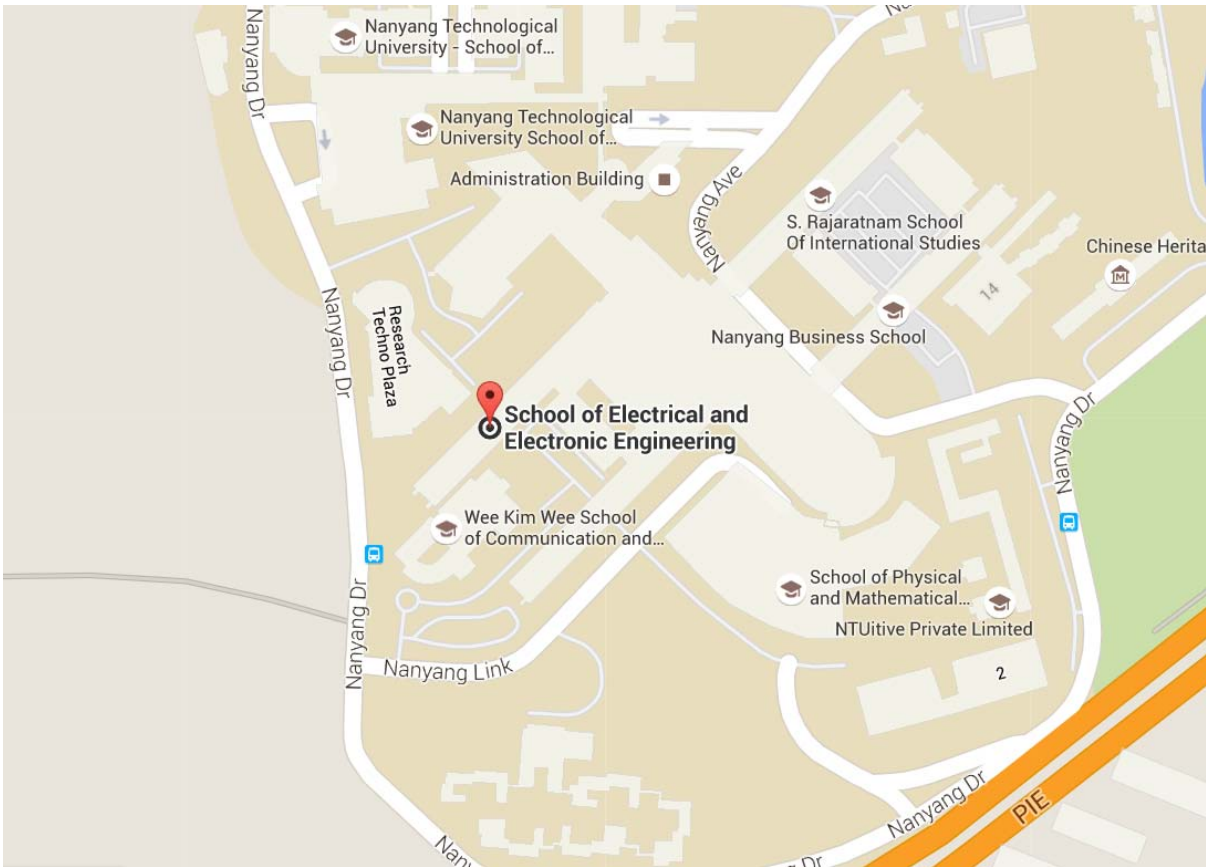

Steve Cuong Dang's office is at: S1-B1c-79

By Car or Taxi: An appropriate GPS navigator address for our building is [50 Nanyang Drive, Singapore 637553](#) or [31 Nanyang Link Singapore 637718](#) depending on the side of the building. There are many parking places around the building.

Bus station #27231

at [50 Nanyang Drive, Singapore 637553](#)

[31 Nanyang Link Singapore 637718](#)

By Bus: Take Singapore Bus Service (SBS) bus service no. 179 or 179A to [bus station #27231](#).

Bus 179